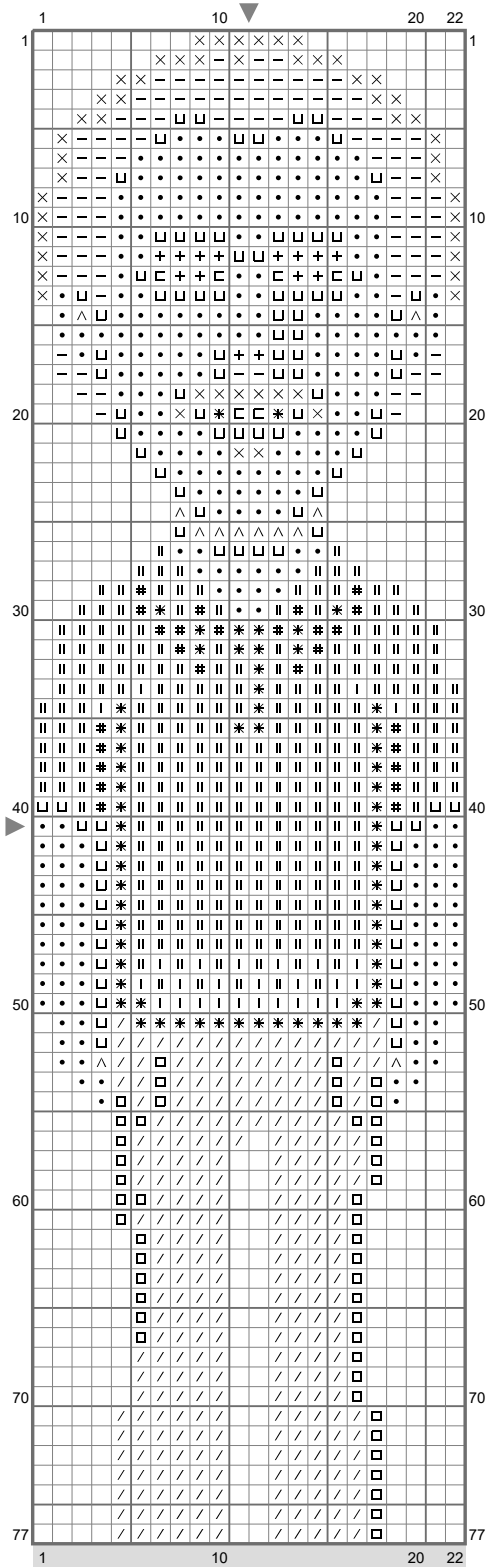

# David Fox

(This chart is printed using KG-Chart LE for Cross Stitch.)

# David Fox

Stitch Count: 22w x 81h  
 Finished Size: 3.10 cm x 11.43 cm (18 ct./inch)  
 Cloth: Anne Cloth  
 Cloth's Color: White  
 # of colors: 13 Colors

## Color Table (DMC)

### Cross Stitch

	BLANC	(6 ct)
	300	(53 ct)
	310	(47 ct)
	318	(63 ct)
	336	(276 ct)
	414	(26 ct)
	433	(12 ct)
	434	(104 ct)
	451	(27 ct)
	452	(283 ct)
	898	(107 ct)
	3064	(268 ct)
	3842	(47 ct)