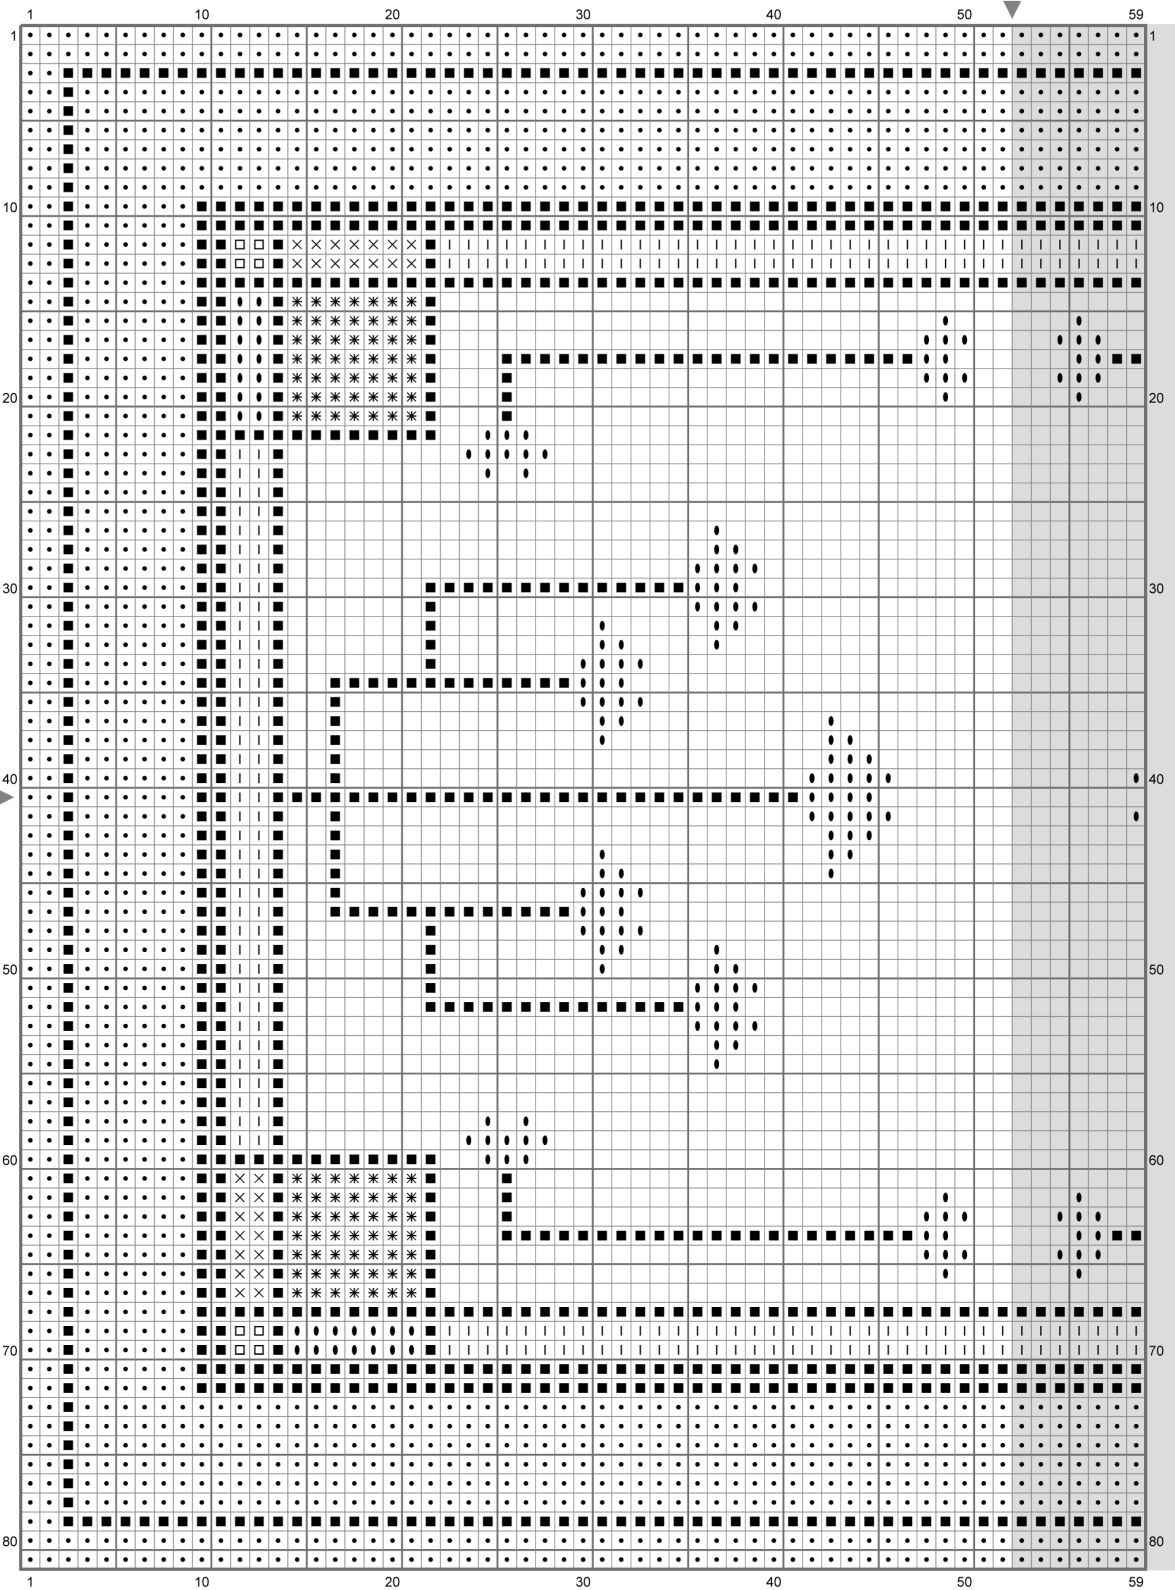

Ginkgo Rug

© Emily Morganti 2022

DMC Floss

✱ 370	● 869
✕ 372	■ 938
● 730	3047
□ 815	

Stitch count: 104x81

Stitch center background (where there's no symbol) with 372.

Ginkgo Rug adapted from a real rug photo found online.

Learn more at: <https://emilymorganti.com/blog/?p=18613>

This free pattern may not be reproduced for commercial purposes.